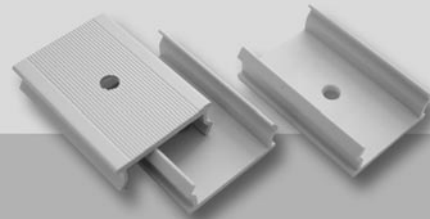

CLIP-ON COVINGS / MOULURES CLIPSABLES

POLYSTYRENE
HIGH DENSITY

Tine
T 60

© WOHNDEE

Tine (also for LED-systems*)

1 x 2 m (incl. 4 clips)
N° 9066 : 12

T 60 (also for LED-systems*)

2 m
N° 9021 : 16

(*LED not included)

Mounting clips for screwing to the wall

Pack: 3

N° 8732 : 35

Thea

1 x 1,2 m (incl. 3 clips)
N° 8534 : 21

T 65

1,2 m
N° 8536 : 21