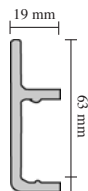

CLIP-ON COVINGS / MOULURES CLIPSABLES

POLYSTYRENE
HIGH DENSITY

Tine
T 60

© WOHNDEE

Tine (also for LED-systems*)

1 x 2 m (incl. 4 clips)
N° 9066 : 12

T 60 (also for LED-systems*)

2 m
N° 9021 : 16

(*LED not included)

Mounting clips for screwing to the wall

Pack: 3

N° 8732 : 35

Thea

1 x 1,2 m (incl. 3 clips)
N° 8534 : 21

T 65

1,2 m
N° 8536 : 21